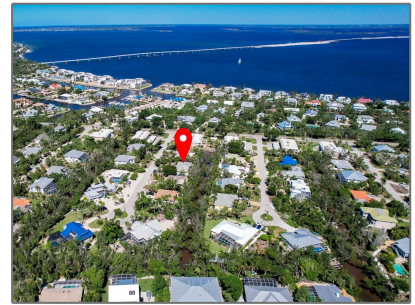

Residential

2,878 Sqft - 1113 Skiff Pl, Sanibel, Florida 33957

Basic [Details](#)

Property Type:	Residential
Listing Type:	For Sale
Listing ID:	2230979
Price:	\$859,000
Bedrooms:	5
Bathrooms:	3
Half Bathrooms:	0
Square Footage:	2,878 Sqft
Year Built:	1972
Lot Area:	0.25 Acre
Country:	US
State:	FL
County:	Lee County
City:	Sanibel
Subdivision:	FL
Zipcode:	33957

Address [Map](#)

Street:	Skiff Pl
Street Number:	1113

Features

✓ Heating System:	Other Add Agt Note
✓ Cooling System:	Other Add Agt Note
✓ View:	Canal
✓ Roof Deck:	Fiberglass shingle
✓ Parking:	Double garage
✓ Furnished:	Unfurnished