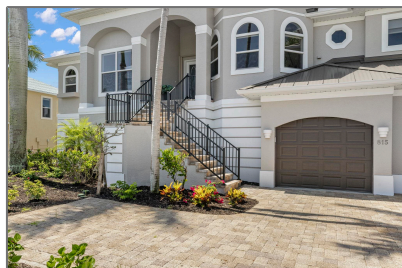

Residential

8,134 Sqft - 815 Birdie View Pt, Sanibel, Florida
33957

Basic [Details](#)

Property Type:	Residential
Listing Type:	For Sale
Listing ID:	2240561
Price:	\$1,845,000
Bedrooms:	3
Bathrooms:	3
Half Bathrooms:	0
Square Footage:	8,134 Sqft
Year Built:	2001
Lot Area:	0.36 Acre
Country:	US
State:	FL
County:	Lee County
City:	Sanibel
Subdivision:	FL
Zipcode:	33957

Features

✓	Heating System:	Central Heat
✓	Cooling System:	Ceiling Fan(s), Zoned 2 Cooling
✓	View:	Golf course, Lake
✓	Roof Deck:	Metal
✓	Parking:	Auto garage opener(s), Double garage
✓	Furnished:	Fully Furnished, Inventory avail.