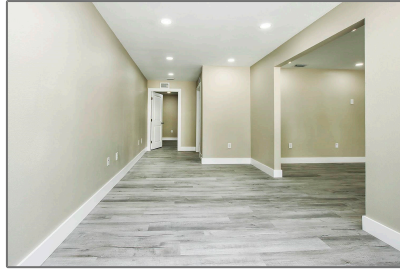

Commercial/industrial

0 Sqft - 1640 Periwinkle Way, Sanibel, Florida
33957

Basic [Details](#)

Property Type:	Commercial/industrial
Listing Type:	For Sale
Listing ID:	2240293
Price:	\$399,000
Bedrooms:	0
Bathrooms:	0
Half Bathrooms:	0
Square Footage:	0 Sqft
Year Built:	0
Lot Area:	0 Acre
Country:	US
State:	FL
County:	Lee County
City:	Sanibel
Subdivision:	FL
Zipcode:	33957