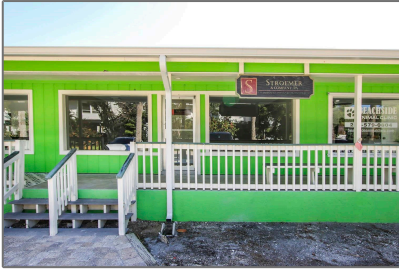

Commercial/industrial

0 Sqft - 1640 Periwinkle Way, Sanibel, Florida
33957

Basic [Details](#)

Property Type:	Commercial/industrial
Listing Type:	For Sale
Listing ID:	2240293
Price:	\$399,000
Bedrooms:	0
Bathrooms:	0
Half Bathrooms:	0
Square Footage:	0 Sqft
Year Built:	0
Lot Area:	0 Acre
Country:	US
State:	FL
County:	Lee County
City:	Sanibel
Subdivision:	FL
Zipcode:	33957