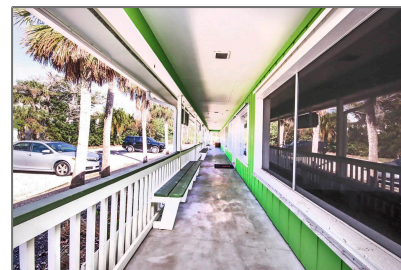

# Commercial/industrial

0 Sqft - 1640 Periwinkle Way, Sanibel, Florida  
33957