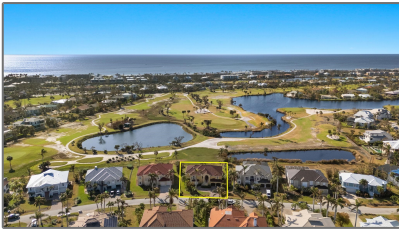

# Residential

7,054 Sqft - 811 Birdie View Pt, Sanibel, Florida  
33957

## Basic [Details](#)

Property Type:	<b>Residential</b>
Listing Type:	<b>For Sale</b>
Listing ID:	<b>2240712</b>
Price:	<b>\$1,725,000</b>
Bedrooms:	<b>3</b>
Bathrooms:	<b>2</b>
Half Bathrooms:	<b>1</b>
Square Footage:	<b>7,054 Sqft</b>
Year Built:	<b>2001</b>
Lot Area:	<b>0.32 Acre</b>
Country:	<b>US</b>
State:	<b>FL</b>
County:	<b>Lee County</b>
City:	<b>Sanibel</b>
Subdivision:	<b>FL</b>
Zipcode:	<b>33957</b>

## Address [Map](#)

Street:	<b>Birdie View Pt</b>
Street Number:	<b>811</b>

Floor Number: **0**

Longitude: **W83° 56' 50.5"**

Latitude: **N26° 26' 22.7"**