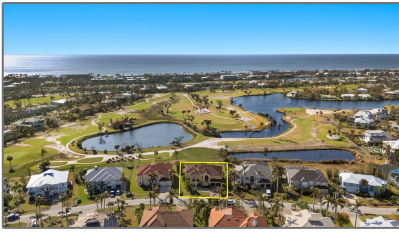

Residential

7,054 Sqft - 811 Birdie View Pt, Sanibel, Florida
33957

Basic [Details](#)

Property Type:	Residential
Listing Type:	For Sale
Listing ID:	2240712
Price:	\$1,725,000
Bedrooms:	3
Bathrooms:	2
Half Bathrooms:	1
Square Footage:	7,054 Sqft
Year Built:	2001
Lot Area:	0.32 Acre
Country:	US
State:	FL
County:	Lee County
City:	Sanibel
Subdivision:	FL
Zipcode:	33957

Address [Map](#)

Street:	Birdie View Pt
Street Number:	811

Floor Number: **0**

Longitude: **W83° 56' 50.5"**

Latitude: **N26° 26' 22.7"**

Agent [Info](#)

South Seas

✉ realestate@southseas.com
