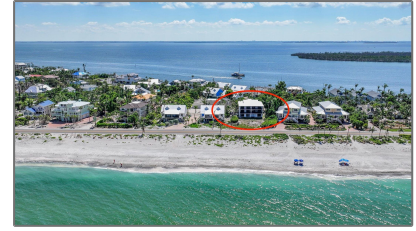

Condo

1,407 Sqft - 15411 Captiva Dr, Captiva, Florida
33924

Basic [Details](#)

Property Type:	Condo
Listing Type:	For Sale
Listing ID:	2240720
Price:	\$1,375,000
Bedrooms:	2
Bathrooms:	2
Half Bathrooms:	0
Square Footage:	1,407 Sqft
Year Built:	1981
Lot Area:	0 Acre
Country:	US
State:	FL
County:	Lee County
City:	Captiva
Subdivision:	FL
Zipcode:	33924

Address [Map](#)

Street:	Captiva Dr
Street Number:	15411

Floor Number: **0**

Longitude: **W83° 48' 32.7"**

Latitude: **N26° 30' 59.9"**

Agent [Info](#)

South Seas

✉ realestate@southseas.com
